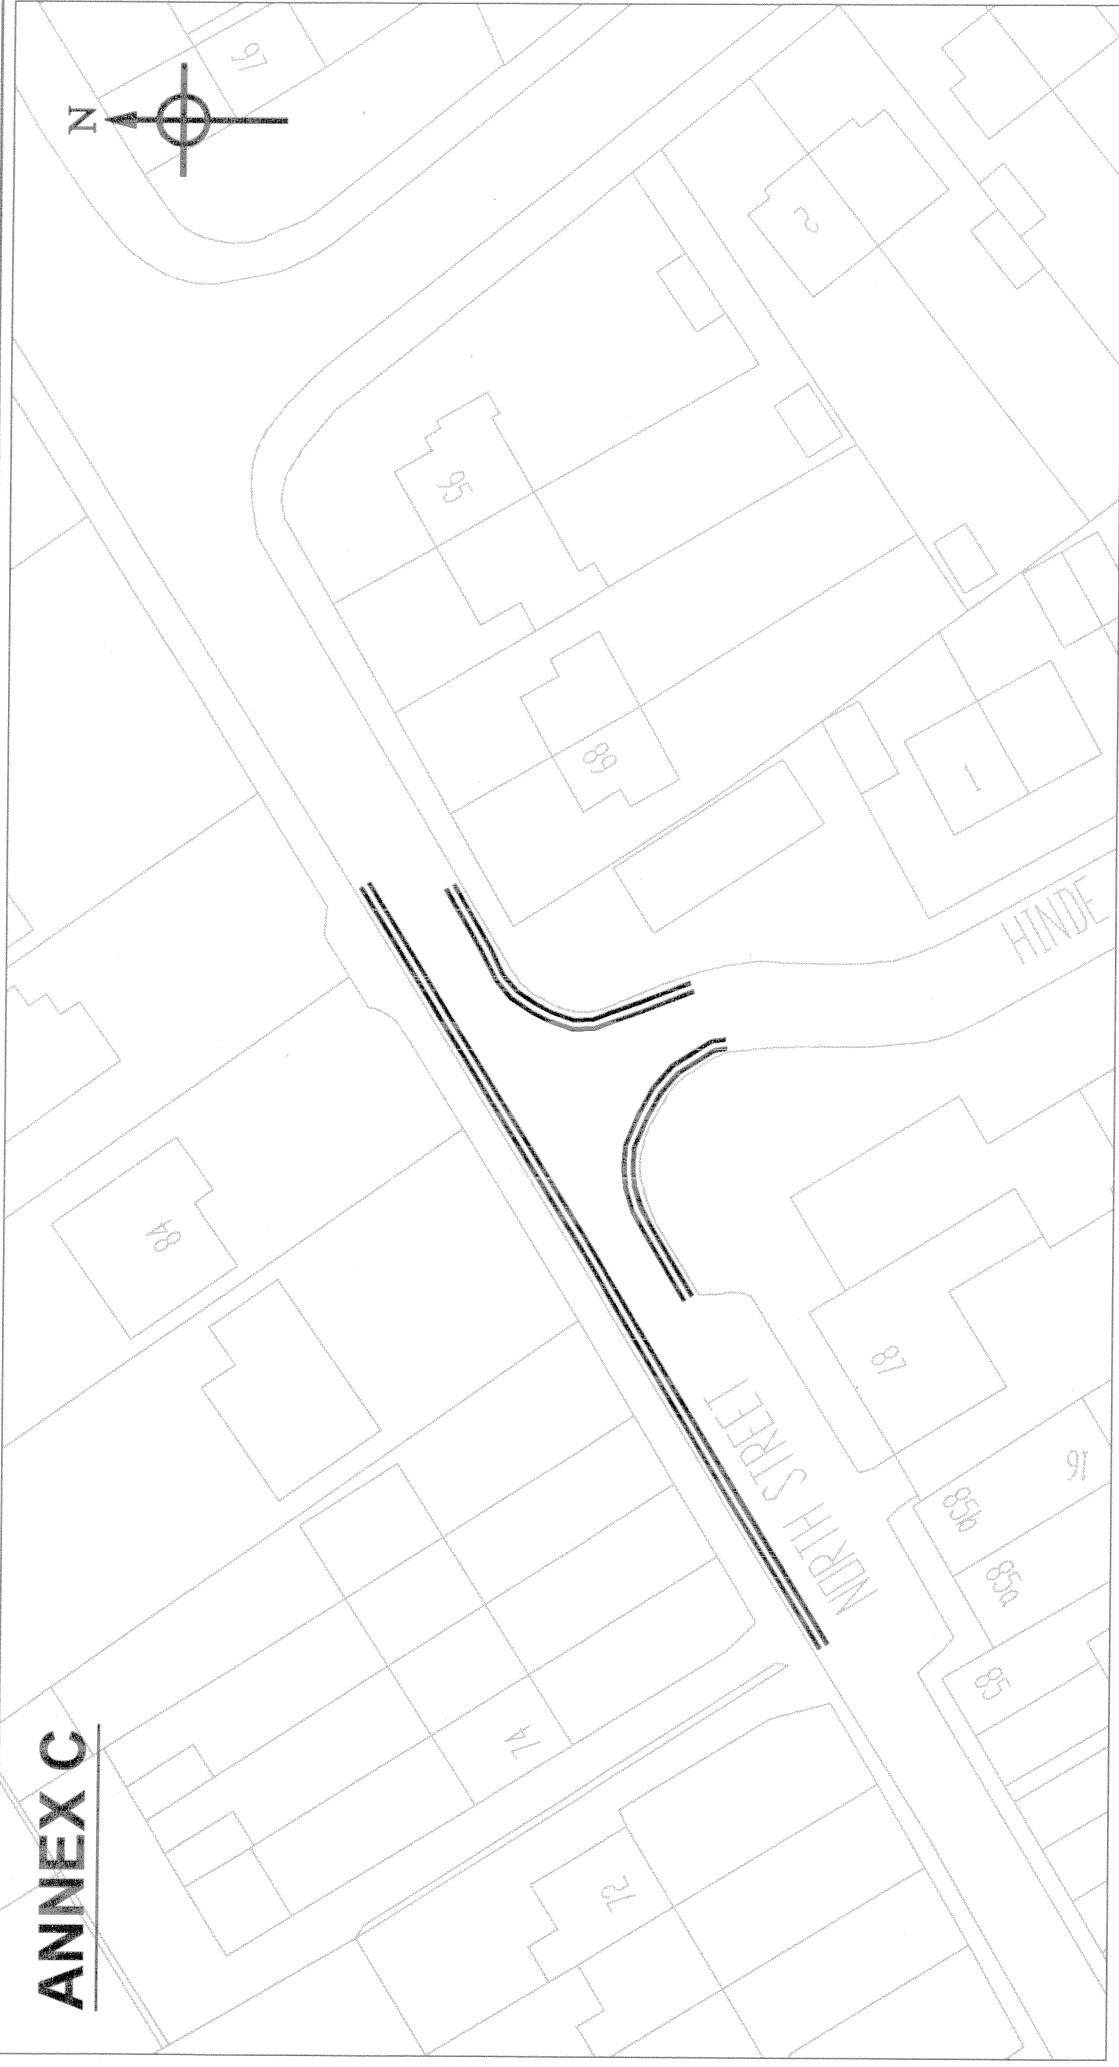

ANNEX C

Majesty's Stationery Office © Crown copyright. Unauthorised
 reproduction infringes Crown copyright and may lead to
 prosecution or civil proceedings.
 Swale Borough Council, LA079626, 2003

Swale
 BOROUGH COUNCIL
 NORTH KENT COAST

DRAWN	BOC
DATE	Oct 06
SCALE	1:500
ES/2738/26	

<u>Key</u>
 Double Yellow Lines
North Street Junc with Hinde Close, Sittingbourne – Proposed Double yellow lines

ANNEX C

Key

Double Yellow Lines

Dark Hill junction With Davington Hill, Faversham
 - Proposed Double Yellow Lines.

<p>Key</p> <p>Double Yellow Lines</p>	<p>London Road, Sittingbourne – Proposed Double Yellow lines</p>
--	--

ANNEX C

Her Majesty's Stationery Office (HMSO) Crown Copyright. Unauthorised reproduction infringes Crown Copyright and may lead to prosecution or civil proceedings. Swale Borough Council, LA079526, 2801.

DRAWN	BOC
DATE	Oct 06
SCALE	1:500
ES/2738/28	

<u>Key</u>
Double Yellow Lines
Little Glovers, Sittingbourne – Proposed Double Yellow lines