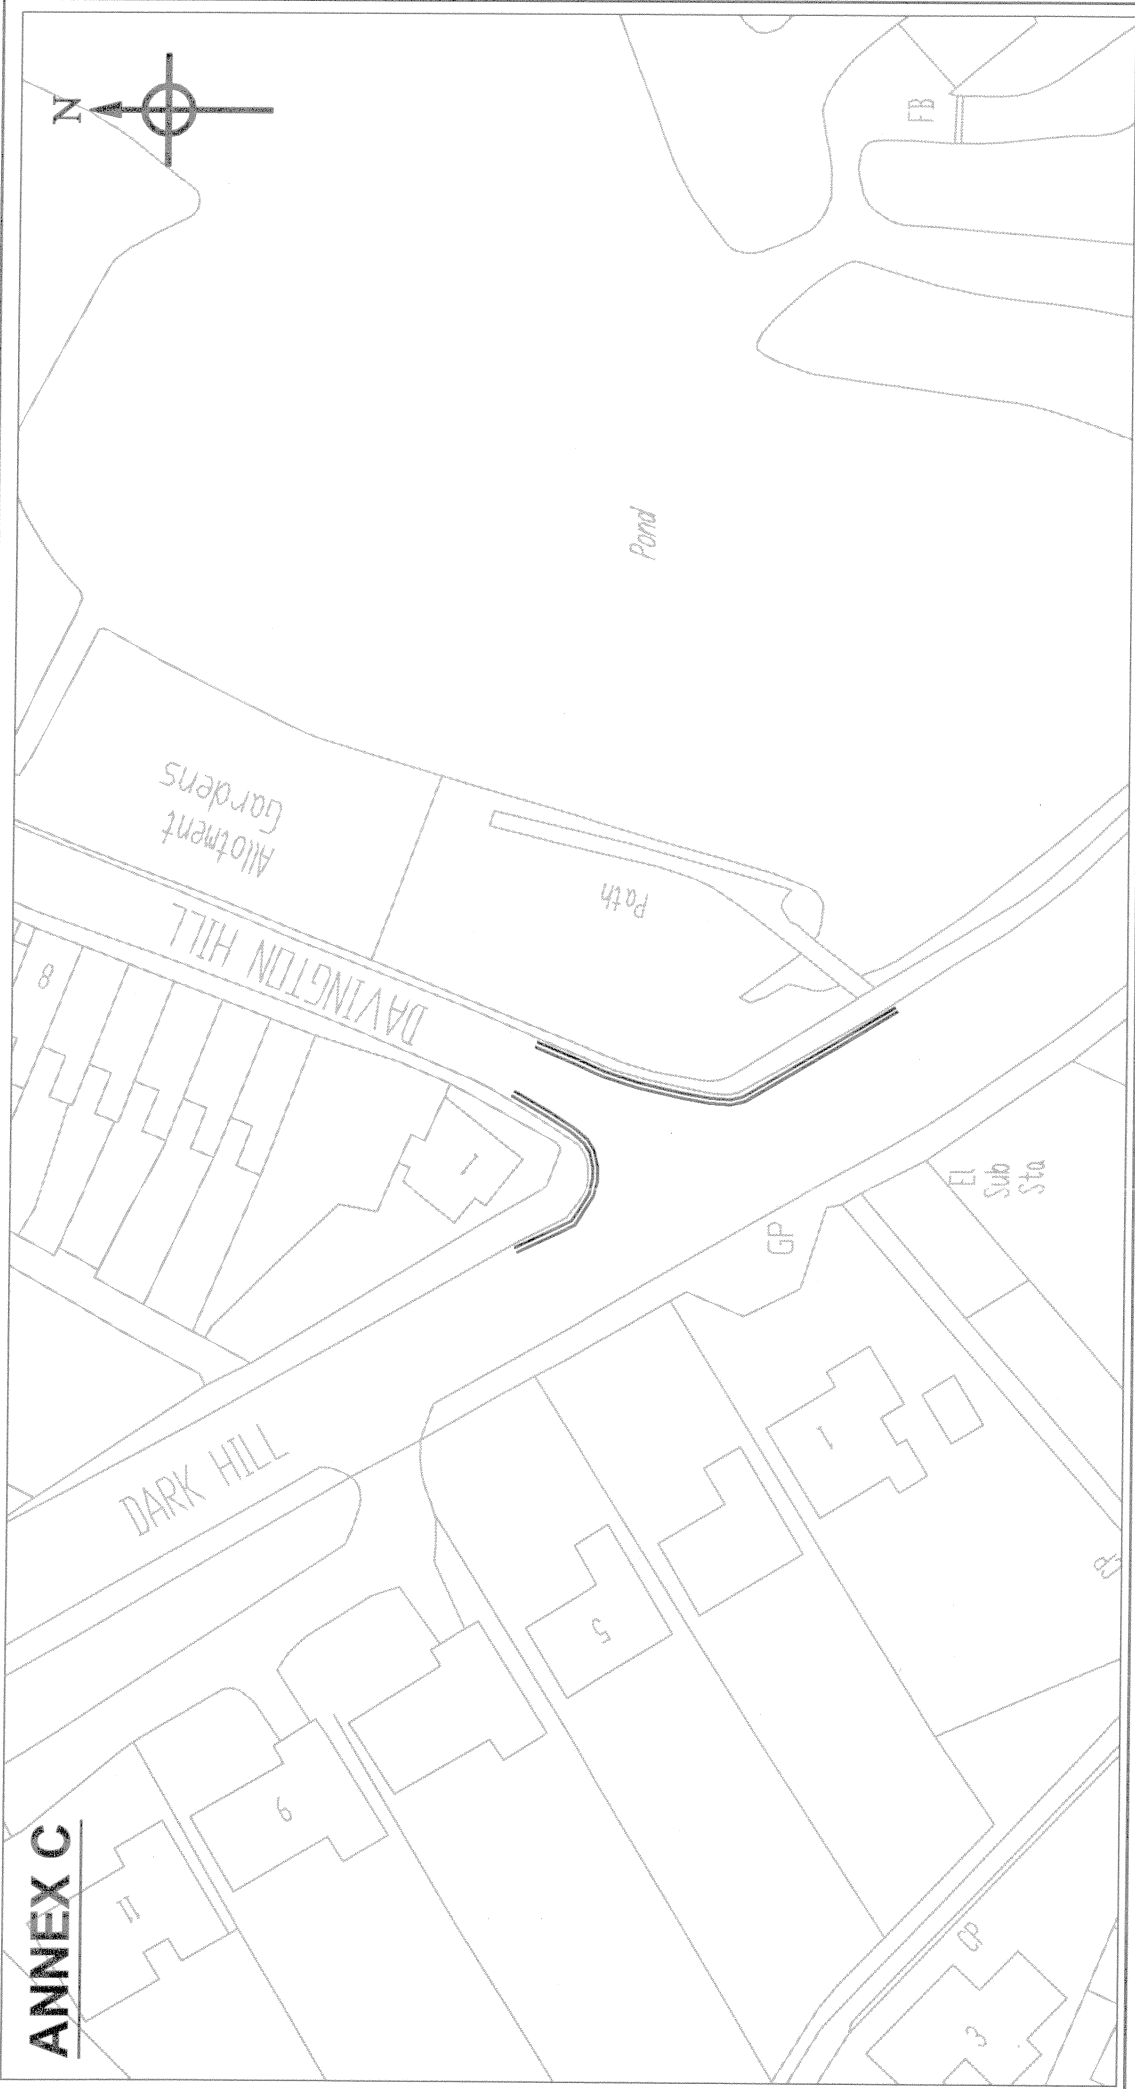

ANNEX C

Majesty's Stationery Office © Crown copyright. Unauthorised
 reproduction infringes Crown copyright and may lead to
 prosecution or civil proceedings.
 Swale Borough Council, LA079626, 2003

Swale
 BOROUGH COUNCIL
 NORTH KENT COAST

DRAWN	BOC
DATE	Oct 06
SCALE	1:500
ES/2738/26	

<u>Key</u>
 Double Yellow Lines
North Street Junc with Hinde Close, Sittingbourne – Proposed Double yellow lines

ANNEX C

Key

Double Yellow Lines

Dark Hill junction With Davington Hill, Faversham
 - Proposed Double Yellow Lines.

<p>Key</p> <p>Double Yellow Lines</p>	<p>London Road, Sittingbourne – Proposed Double Yellow lines</p>
--	--

ANNEX C

Her Majesty's Stationery Office (HMSO) Crown Copyright. Unauthorised reproduction infringes Crown Copyright and may lead to prosecution or civil proceedings. Swale Borough Council, LA079526, 2801.

DRAWN	BOC
DATE	Oct 06
SCALE	1:500
ES/2738/28	

<u>Key</u>
Double Yellow Lines
Little Glovers, Sittingbourne – Proposed Double Yellow lines